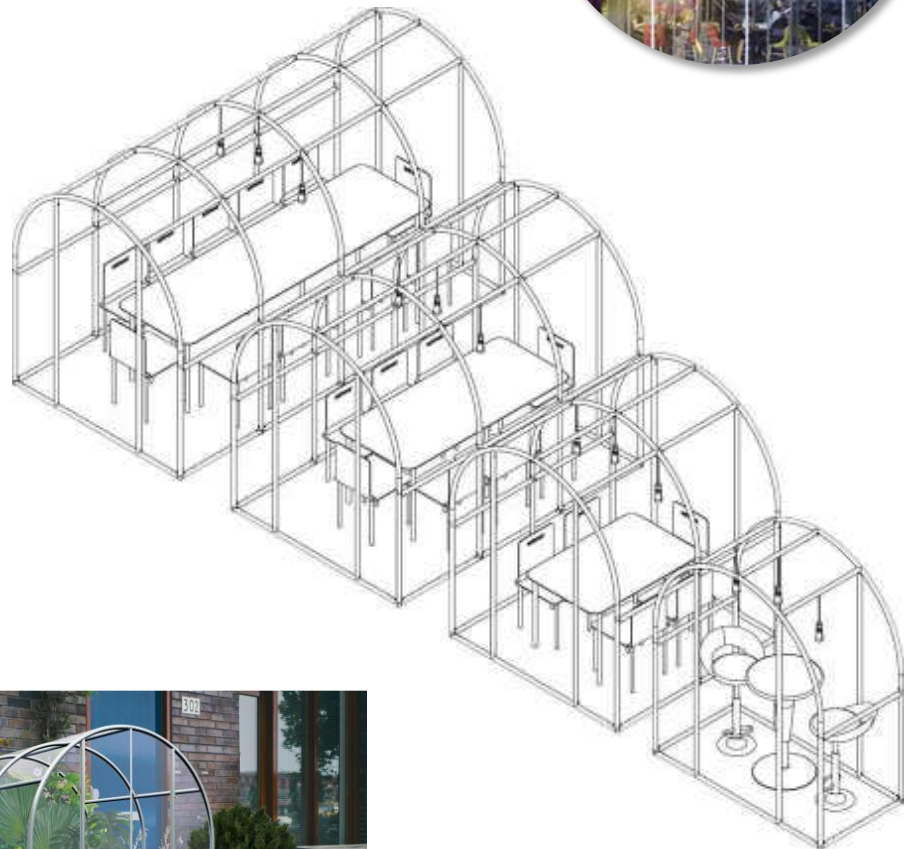

Ideal e.g. for

Garden, beach, mountain top

Panorama & Observation Locations

Tourism and Camping

Glamping Edition **Igloo Penthouse**

Create your best glamping experience by connecting M with L. PVC cover included.

Special Editions **Downtown**

- Can be used with 1, 2, 3 or 4 modules.
- Can be placed directly next to each other due to the flattened walls.
- Ideal for outdoor catering with little space.
- Possible with different wall/roof covers (e.g. PVC foil or umbrella with mosquito net).
- Can be used in many ways as a single module, e.g. as a greenhouse, studio, smoking area, bicycle storage room, etc.