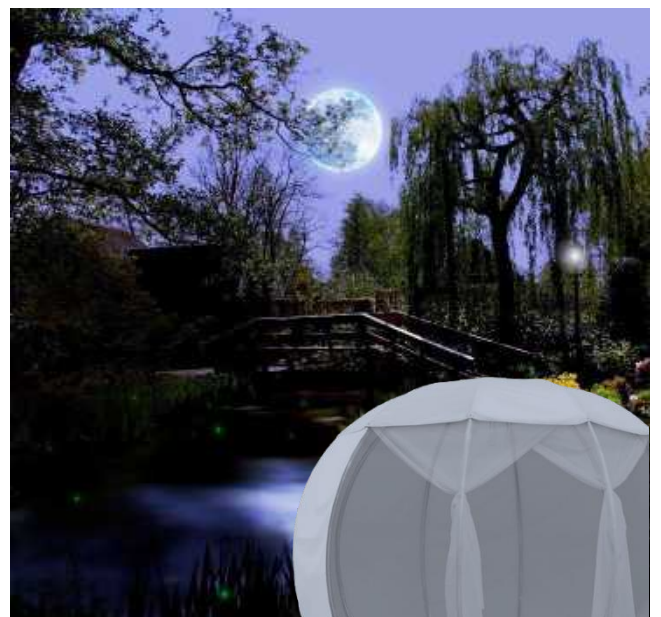

Instruction videos available. The assembly of the L model, for example, takes approx. 10 - 15 minutes, 2 persons required.

Cover Canopy Perfect for Beach & Pool

TURN YOUR IGLOO INTO A LUXURIOUS CANOPY

The canopy is an elegant veil that makes the igloo a beautiful retreat in summer. This can also be used as a fashionable sunshade.

Ideal e.g. for

For nature observation

Protected gazebo

Outdoor bedroom

Children's insect screen

Party / Candel light Lounge

Cover Umbrella **Waterproof all around**

- Waterproof umbrella with surrounding mosquito net
- Well protected against wind, water and waves, mosquitoes
- High-performance, easy-to-wash textile covering
- Including removable mosquito net side panels
- Can be used like a sun canopy (can be opened all around)
- Colour white, also possible with logo
- Available in sizes M, L and XL
- Made entirely in the USA and EU
- 2 years warranty