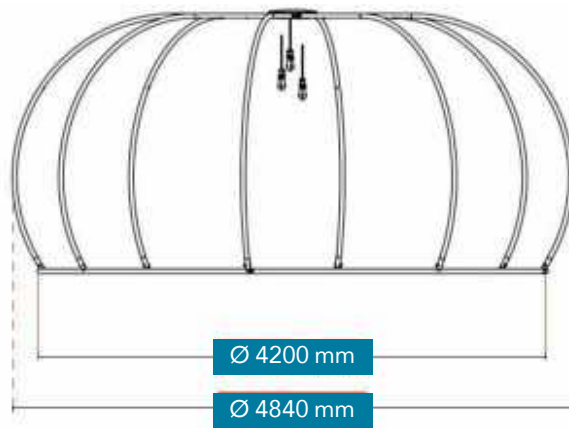

Model M

Panorama, PVC, Baldachin, Umbrella

Model L

Panorama, PVC, Baldachin, Umbrella
and **NEW POLYCARBONAT!**

Model XL

Panorama, PVC, Baldachin, Umbrella

Details:

- Number of persons:
- Diameter:
- Support diameter:
- Height:

Igloo M

For 2 to 6
3.03 metres
2.50 metres
2.30 metres

Igloo L

For 4 to 10
3.72 metres
3.20 metres
2.50 metres

Igloo XL

For up to 16
4.84 metres
4.20 metres
2.75 metres

*depending on equipment

Accessories