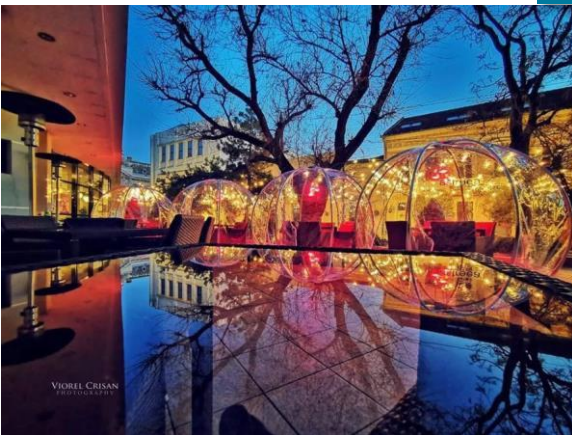

*With Uniqair you create aerosol, bacteria, virus, pollen & odour free rooms even after Covid-19.