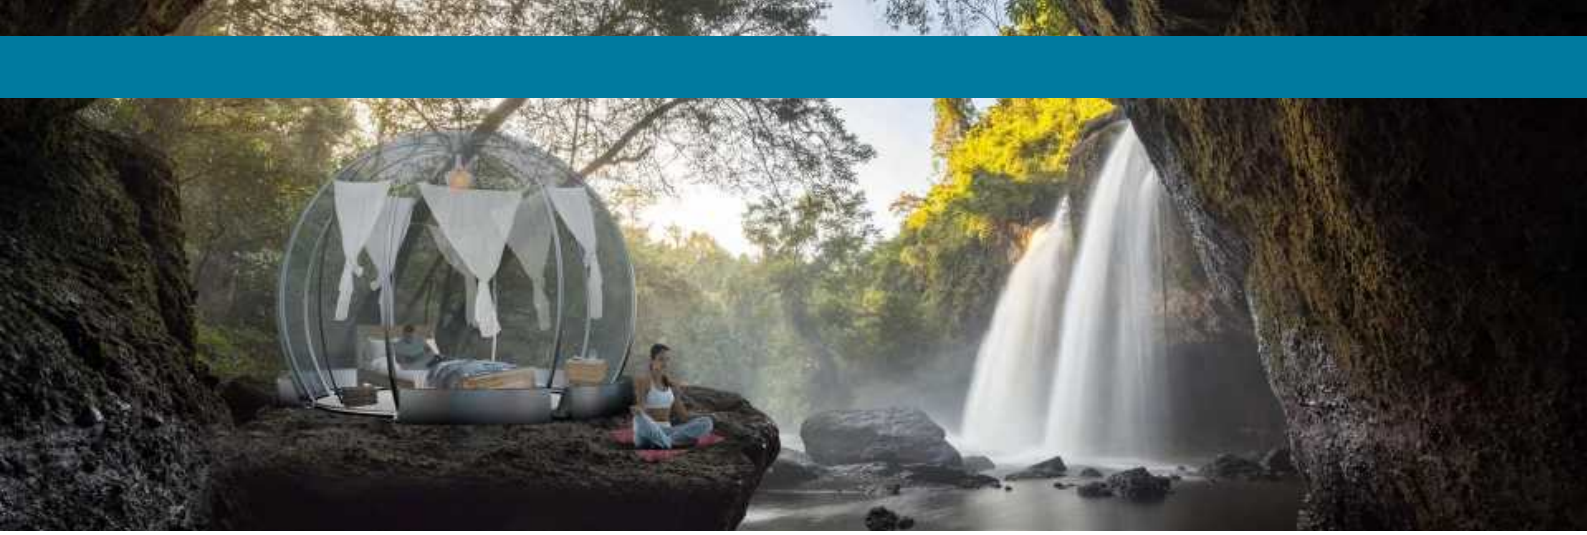

Glamping Edition **Igloo Privacy**

- Includes interior white textile curtains for privacy.
- The curtains can be installed between the frame and the PVC cover
- Can be used without PVC cover in summer
- Designed and manufactured entirely in the USA and EU
- Available in sizes M, L and XL
- 2 years warranty

Glamping Edition **Igloo Skyview**

- Including weatherproof full cladding (PVC crystal 0.6 mm), ventilated
- With removable door (with zip)
- Including inner, side textile curtains with open ceiling canopy
- 2 years warranty